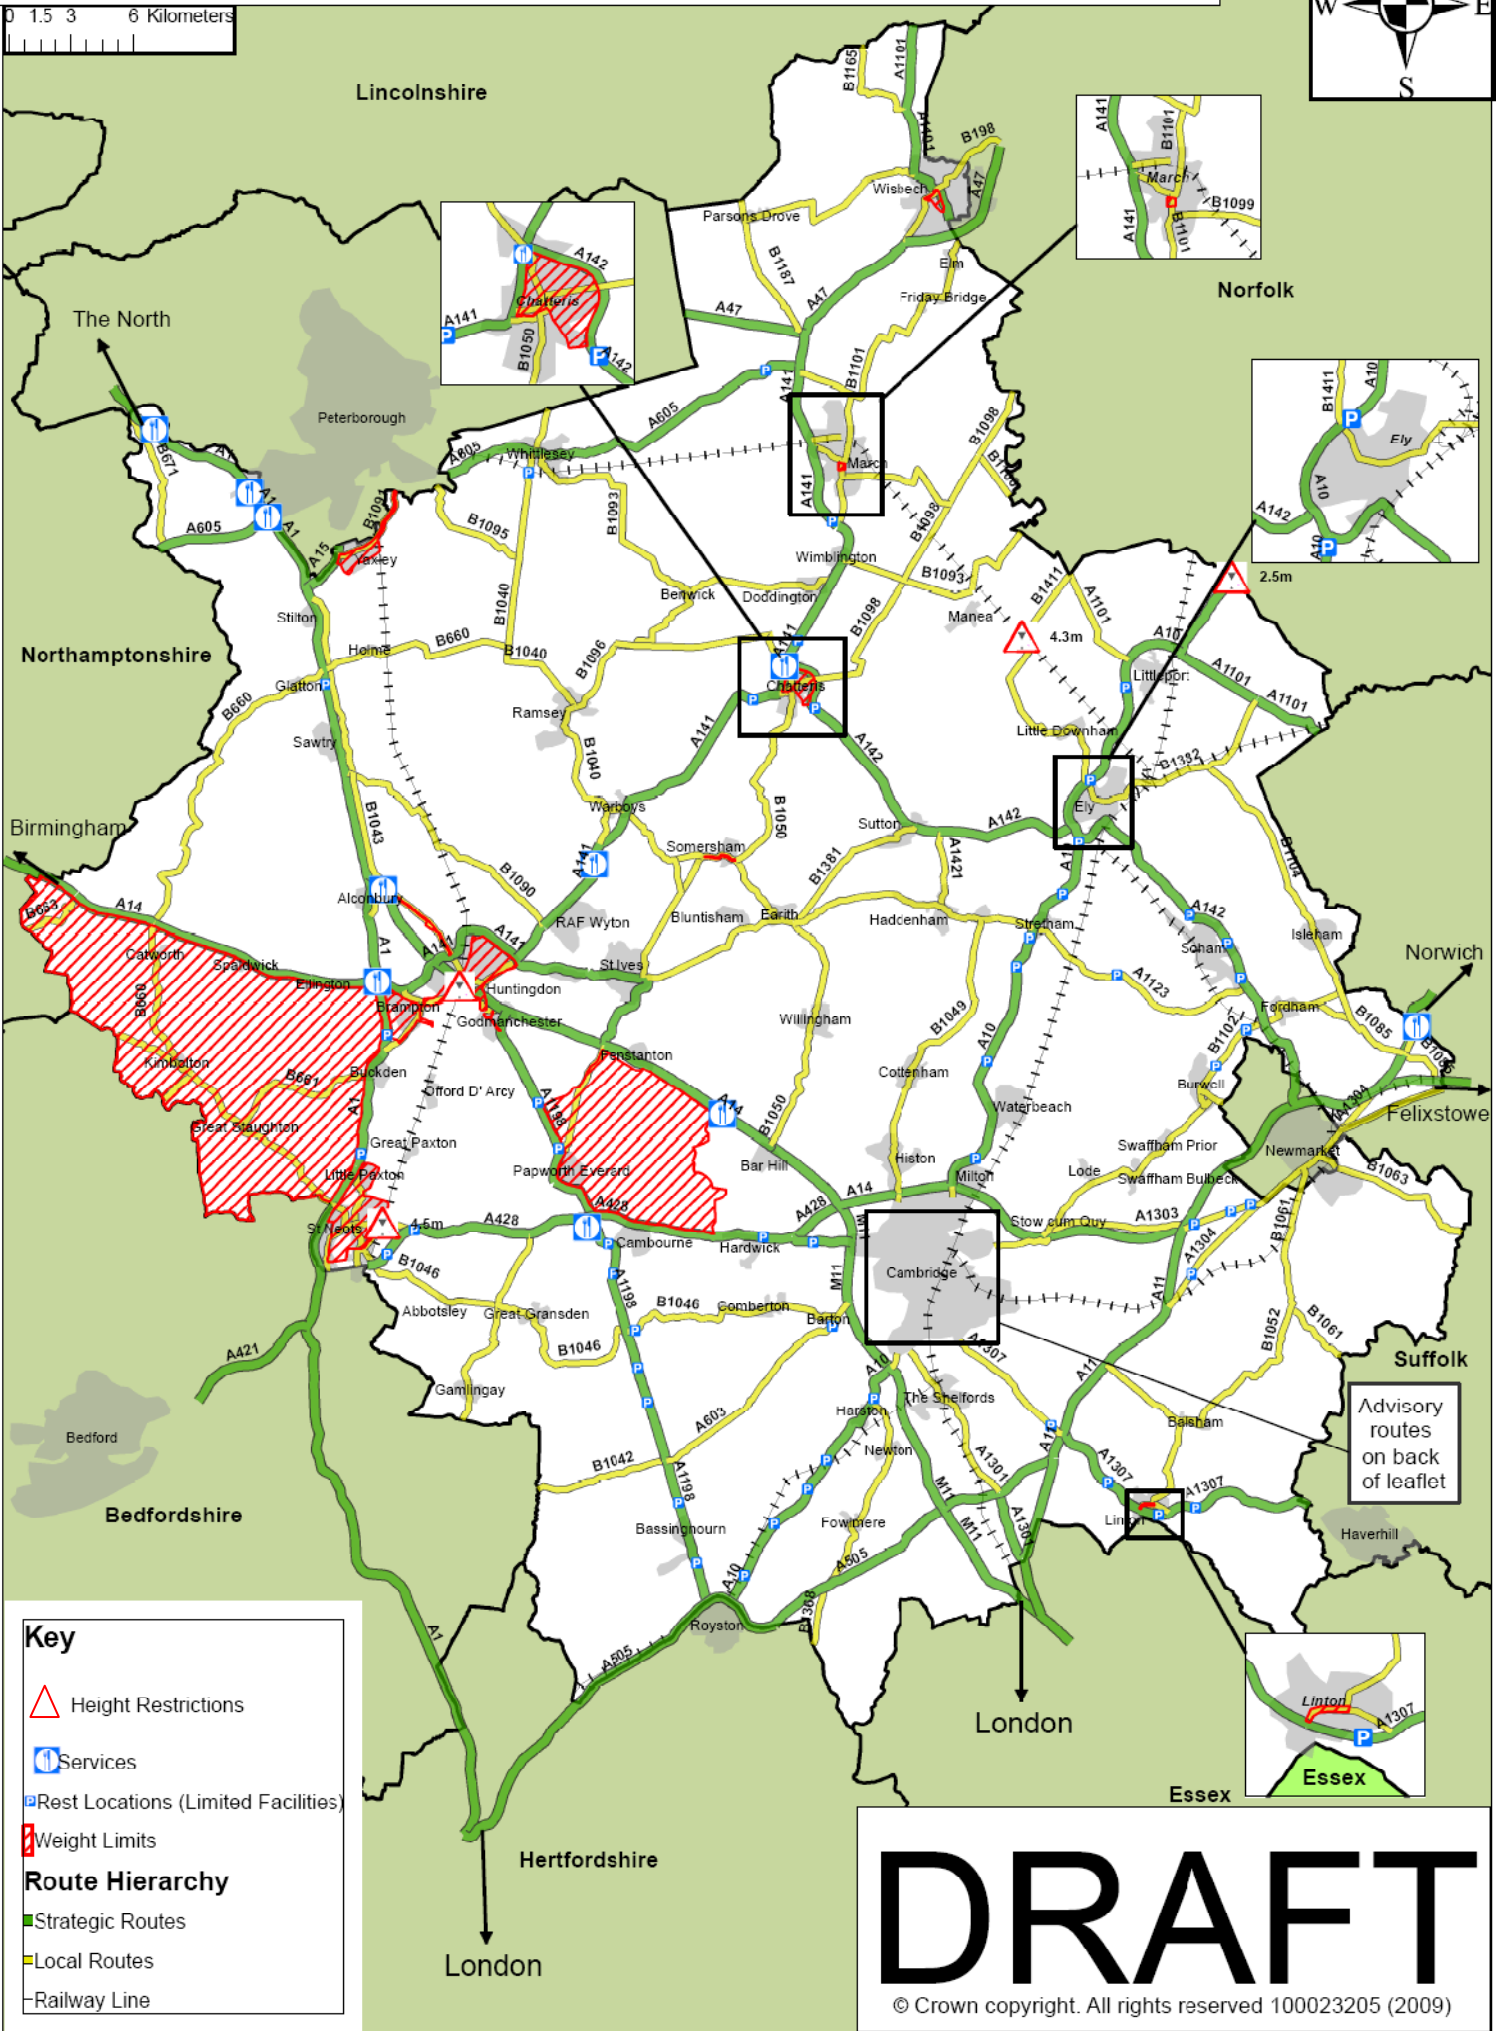

Cambridgeshire Advisory Freight Map

Key

- Height Restrictions
- Services
- Rest Locations (Limited Facilities)
- Weight Limits

Route Hierarchy

- Strategic Routes
- Local Routes
- Railway Line

Advisory routes on back of leaflet

DRAFT